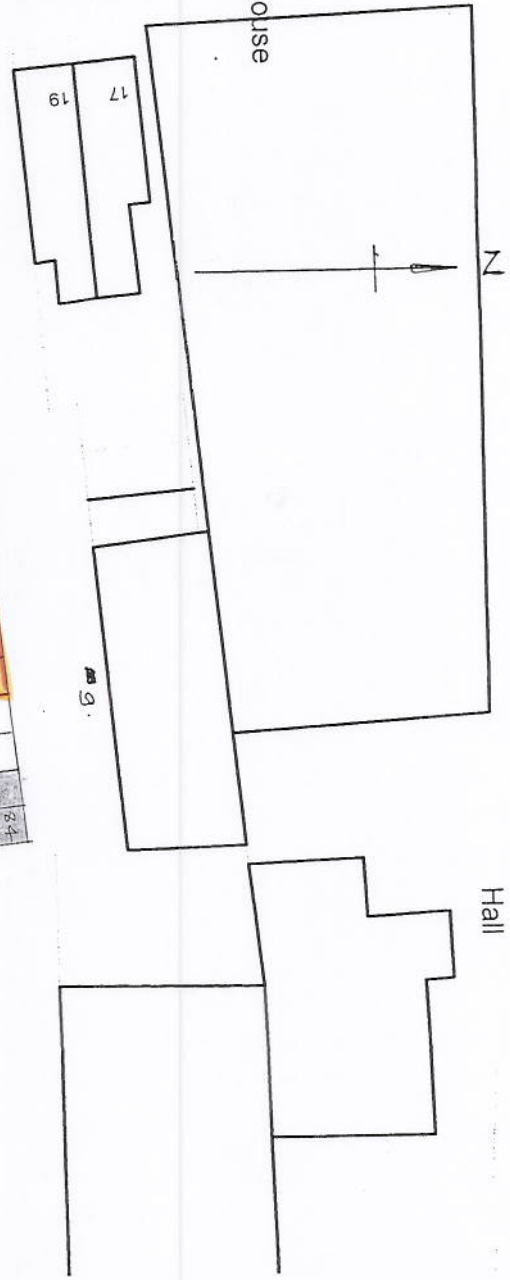

BURGHLEY STREET

Warehouse

Hall

Bourne Core Area

Proposed Area of Dedicated Resident Car Parking-
16 Nr Spaces

total

BAPTIST
CHURCH