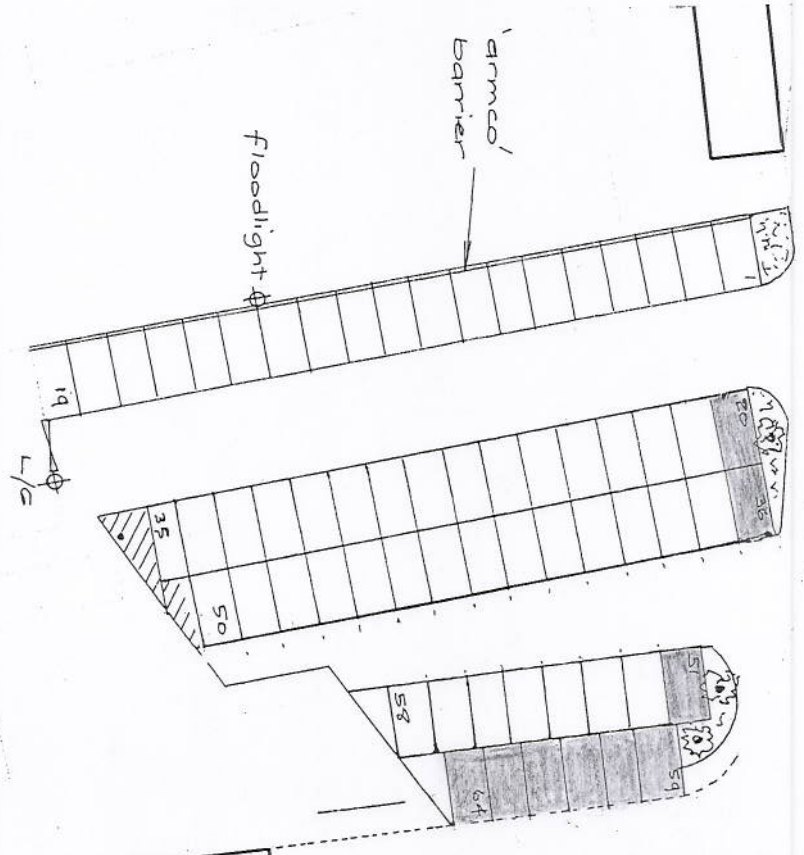

BURGHLEY STREET

Warehouse

Hall

Bourne Core Area

Proposed Area of Dedicated Resident Car Parking-
16 Nr Spaces

total

BAPTIST
CHURCH